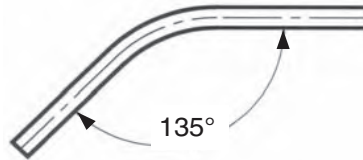

150 FOLDING CLOSURE

Curve details

407mm radius to centreline of track

Other angles available as optional extra.
No angle less than 90° available.

"S" curve(2x135° curves)