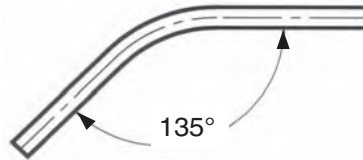

## 150 FOLDING CLOSURE

### Curve details

407mm radius to centreline of track

Other angles available as optional extra.  
No angle less than 90° available.

"S" curve(2x135° curves)