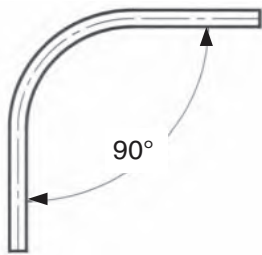

## 150 FOLDING CLOSURE

### Curve details

407mm radius to centreline of track

Other angles available as optional extra.  
No angle less than 90° available.

"S" curve(2x135° curves)