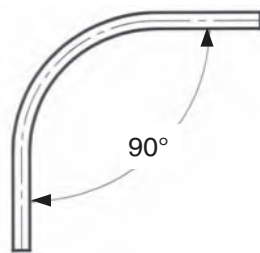

300 FOLDING CLOSURE

Curve details

600mm radius to centreline of track

Other angles available as optional extra.
No angle less than 90° available.

"S" curve (2x135° curves)

Right angle 90° pocket specifications