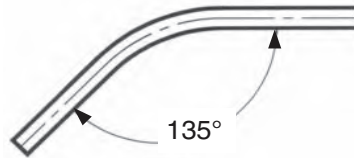

300 FOLDING CLOSURE

Curve details

600mm radius to centreline of track

Other angles available as optional extra.
No angle less than 90° available.

"S" curve (2x135° curves)

Right angle 90° pocket specifications