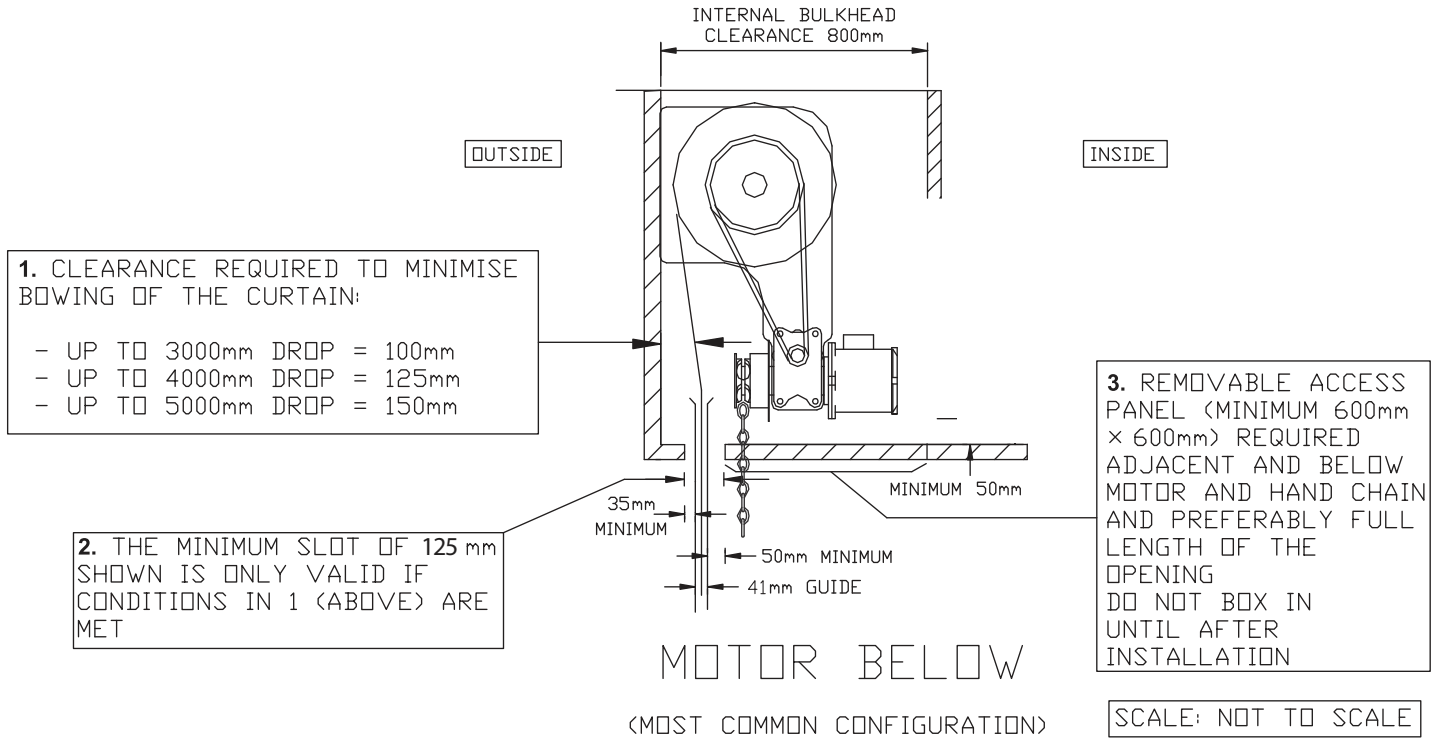

## SERIES 3 MOTORISED SHUTTERS SUGGESTED BULKHEAD DETAILS & OPERATIONAL CLEARANCES

KRGS HAS A CONTINUOUS PROGRAM OF PRODUCT DEVELOPMENT AND RESERVES THE RIGHT TO CHANGE SPECIFICATIONS AT ANY TIME WITHOUT NOTICE