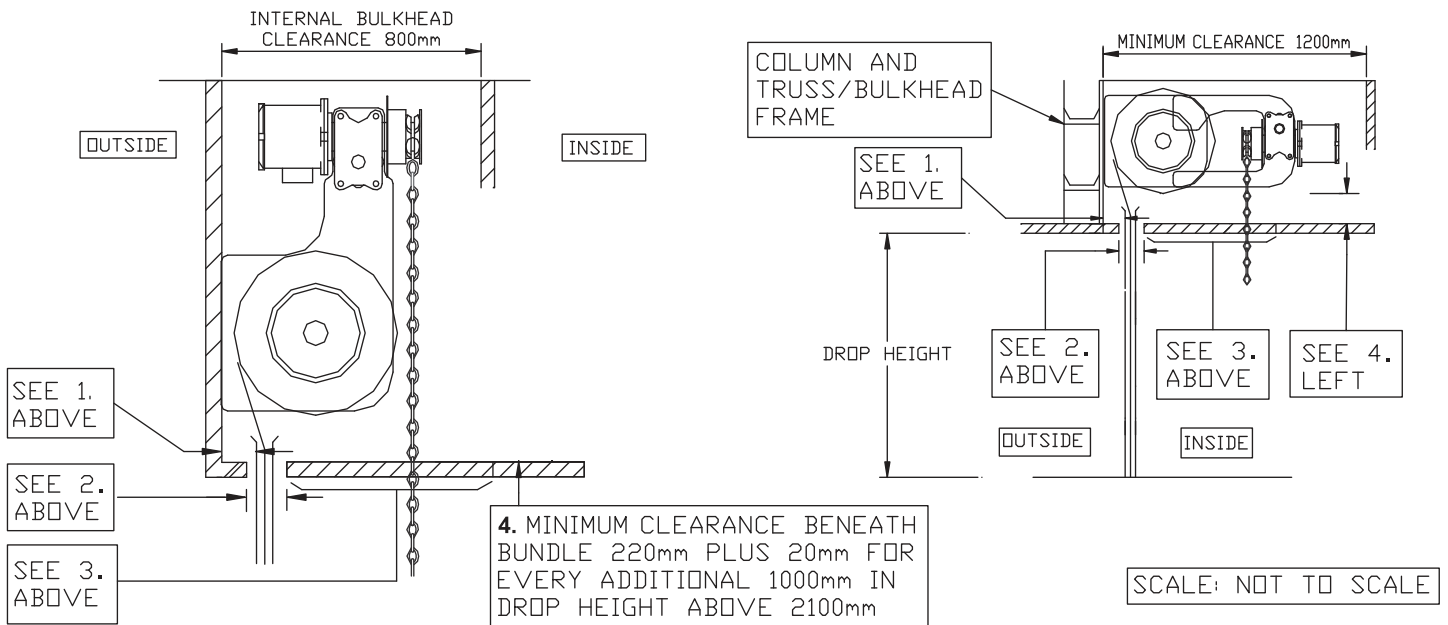

- ALUMINIUM - SECURITY ROLLER GRILLES
- ALUMINIUM - CLEARVISION ROLLER SHUTTERS
- ALUMINIUM - SERIES2 ROLLER SHUTTERS

SERIES 3 MOTORISED SHUTTERS SUGGESTED BULKHEAD DETAILS & OPERATIONAL CLEARANCES

KRGS HAS A CONTINUOUS PROGRAM OF PRODUCT DEVELOPMENT AND RESERVES THE RIGHT TO CHANGE SPECIFICATIONS AT ANY TIME WITHOUT NOTICE

1. PLEASE NOTE:
1. KRGS SHUTTERS MUST BE INSTALLED TO STRUCTURAL SUPPORTS
    i.e. RHS STEEL POSTS, CORE FILLED MASONRY, TILT UP CONCRETE PANELS
  2. ALL STRUCTURAL SUPPORTS FOR BRACKETS AND SIDE GUIDES TO BE PROVIDED BY OTHERS