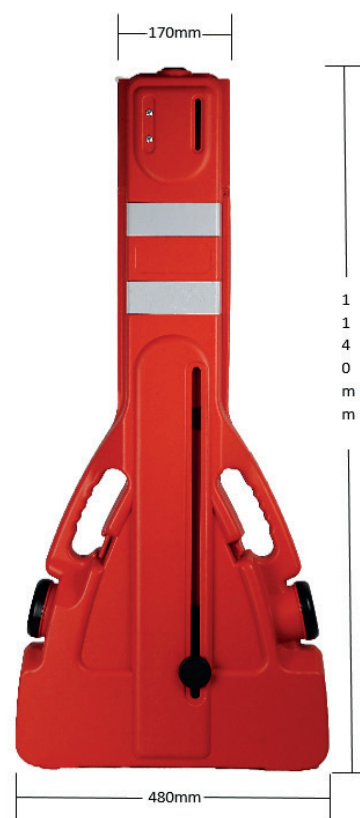

EXPANDABLE PLASTIC TRAFFIC SAFETY GATE BARRIER

KRGS
ROLLER GRILLES
AND SHUTTERS

KRGS Expandable Plastic Traffic Safety Gate Barrier is a modern, extendable, high visibility safety barrier designed for easy transportation and simple usage.

CURTAIN A portable high impact and temperature resistant plastic expandable barricade designed to quickly render areas safe for both crowd control and vehicles. Manufactured from High Density Polyethylene recycled material gives this barricade the strength and durability for any use. There is highly visible reflective tape on four sides achieving exceptional visibility. Along with battery operated flashing lights and an option to fill with sand or water. Standard height of 1140mm in height and expanded to 2200mm in length.

LOCKING Locks in position at desired length is via a simple screw cap to allow the unit to stay in place.

WEIGHT AND STACKING Expandable Plastic Traffic Safety Gate Barrier are 6.2kg . Stacking size Folded down to 175mm, Depth: 480mm at base – 170mm at top. Always contact KRGS Technician for accurate stacking details.

FEATURES
Quick and Easy set up
Lightweight
Easy to carry and store

WARRANTY A 12 month warranty against defective materials and workmanship applies.
NOTE KRGS ROLLER GRILLES AND SHUTTERS HAS A CONTINUOUS PROGRAM OF DEVELOPMENT SIZES OR CONFIGURATION OF PRODUCT MAY CHANGE AT ANY TIME.
FOR THE LATEST IN DESIGN AND SPECIFICATION PLEASE CONSULT WITH KRGS BY CALLING US.

A DOOR DESIGN WITH YOU IN MIND

SYDNEY 8 Enterprise Circuit
Prestons NSW 2170
Phone 02 9608 9888
1800 987 822

Fax 02 9608 9333
Email sales@krgsdoors.com.au
Web www.krgsdoors.com.au

MELBOURNE **Phone** 0477 800 094
Email sales@krgsdoors.com.au
BRISBANE **Phone** 0447 710 947
Email sales@krgsdoors.com.au

ADELAIDE **Phone** 0474 418 168
Email sales@krgsdoors.com.au
PERTH **Phone** 0406 661 376
Email sales@krgsdoors.com.au

KRGS
ROLLER GRILLES
AND SHUTTERS