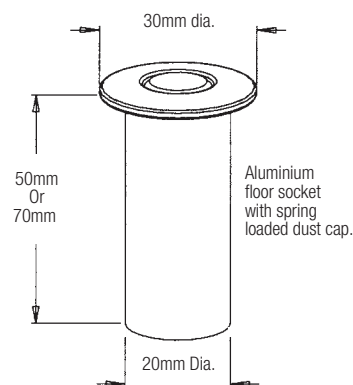

DOOR TRACK

WARRANTY A 12 month warranty against defective materials and workmanship applies.
NOTE KRGS ROLLER GRILLES AND SHUTTERS HAS A CONTINUOUS PROGRAM OF DEVELOPMENT SIZES OR CONFIGURATION OF PRODUCT MAY CHANGE AT ANY TIME.
FOR THE LATEST IN DESIGN AND SPECIFICATION PLEASE CONSULT WITH KRGS BY CALLING US.

A DOOR DESIGN WITH YOU IN MIND

SYDNEY 8 Enterprise Circuit
Prestons NSW 2170
Phone 02 9608 9888
1800 987 822

Fax 02 9608 9333
Email sales@krgsdoors.com.au
Web www.krsgdoors.com.au

MELBOURNE Phone 0477 800 094
Email sales@krgsdoors.com.au
BRISBANE Phone 0447 710 947
Email sales@krgsdoors.com.au

ADELAIDE Phone 0474 418 168
Email sales@krgsdoors.com.au
PERTH Phone 0406 661 376
Email sales@krgsdoors.com.au

KRGS
ROLLER GRILLES
AND SHUTTERS