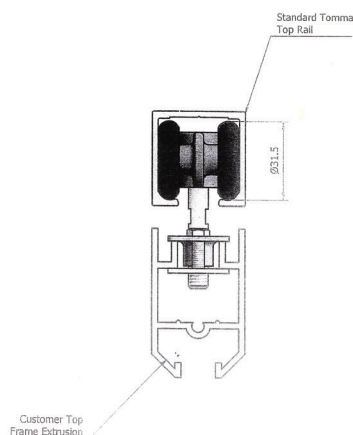

DOOR TRACK

WARRANTY A 12 month warranty against defective materials and workmanship applies.
NOTE KRGS ROLLER GRILLES AND SHUTTERS HAS A CONTINUOUS PROGRAM OF DEVELOPMENT SIZES OR CONFIGURATION OF PRODUCT MAY CHANGE AT ANY TIME.
FOR THE LATEST IN DESIGN AND SPECIFICATION PLEASE CONSULT WITH KRGS BY CALLING US.

A DOOR DESIGN WITH YOU IN MIND

SYDNEY 8 Enterprise Circuit
Prestons NSW 2170
Phone 02 9608 9888
1800 987 822

Fax 02 9608 9333
Email sales@krgsdoors.com.au
Web www.krsgdoors.com.au

MELBOURNE Phone 0477 800 094
Email sales@krgsdoors.com.au
BRISBANE Phone 0447 710 947
Email sales@krgsdoors.com.au

ADELAIDE Phone 0474 418 168
Email sales@krgsdoors.com.au
PERTH Phone 0406 661 376
Email sales@krgsdoors.com.au

KRGS
ROLLER GRILLES
AND SHUTTERS