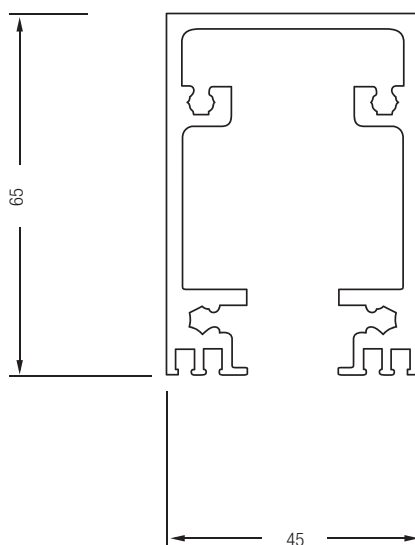

DOOR TRACK

WARRANTY A 12 month warranty against defective materials and workmanship applies.
NOTE KRGS ROLLER GRILLES AND SHUTTERS HAS A CONTINUOUS PROGRAM OF DEVELOPMENT SIZES OR CONFIGURATION OF PRODUCT MAY CHANGE AT ANY TIME.
FOR THE LATEST IN DESIGN AND SPECIFICATION PLEASE CONSULT WITH KRGS BY CALLING US.

A DOOR DESIGN WITH YOU IN MIND

SYDNEY 8 Enterprise Circuit
Prestons NSW 2170
Phone 02 9608 9888
1800 987 822

Fax 02 9608 9333
Email sales@krgsdoors.com.au
Web www.krsgdoors.com.au

MELBOURNE Phone 0477 800 094
Email sales@krgsdoors.com.au
BRISBANE Phone 0447 710 947
Email sales@krgsdoors.com.au

ADELAIDE Phone 0474 418 168
Email sales@krgsdoors.com.au
PERTH Phone 0406 661 376
Email sales@krgsdoors.com.au

KRGS
ROLLER GRILLES
AND SHUTTERS