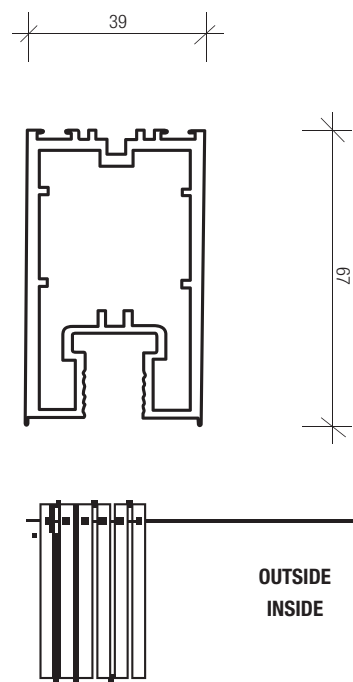

SPECIFICATIONS KRGS Clearstack is available with custom made panel widths to provide versatility to shopfront design. Up to 4200 in height at any length.

TRACK is to be constructed from sturdy extruded aluminium, 45mm wide by 65mm high. The track has a unique aligning pin and bar system to ensure smooth operation of the closure.

CURTAIN The curtain is constructed of Extruded Aluminium Framing. The panels are in filled with a choice of clear infill panel, opaque infill panel, perforated mesh, solid aluminium or a combination if required. Joined with stainless steel hinges.

LOCKING is via a key system which throws a stell rod into the dust proof floor socket, which is drilled into the floor. Key operation is from both inside and out, multiple doors can also be keyed alike.

WEIGHT AND STACKING Door weights are approximately 45kg/1m. Always contact KRGS Technician for accurate stacking details.

OPERATION All folding closures are manual operation. The closure is designed so that all modes of operation and locking with user standing entry.

FINISH Clear anodised is the standard, whilst Dulux powder coat range is available as an optional extra.

LOOK The overall look is one of a sophisticated and elegant wall of windows whilst offering the protection of the perfect security barrier.

DOOR FRAME