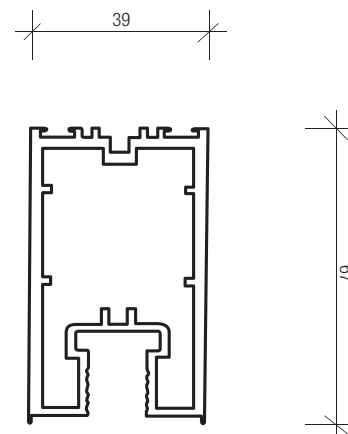

DOOR FRAME

WARRANTY A 12 month warranty against defective materials and workmanship applies.
NOTE KRGS ROLLER GRILLES AND SHUTTERS HAS A CONTINUOUS PROGRAM OF DEVELOPMENT SIZES OR CONFIGURATION OF PRODUCT MAY CHANGE AT ANY TIME.
FOR THE LATEST IN DESIGN AND SPECIFICATION PLEASE CONSULT WITH KRGS BY CALLING US.

A DOOR DESIGN WITH YOU IN MIND

SYDNEY 8 Enterprise Circuit
Prestons NSW 2170
Phone 02 9608 9888
1800 987 822

Fax 02 9608 9333
Email sales@krgsdoors.com.au
Web www.krsgdoors.com.au

MELBOURNE **Phone** 0477 800 094
Email sales@krgsdoors.com.au
BRISBANE **Phone** 0447 710 947
Email sales@krgsdoors.com.au

ADELAIDE **Phone** 0474 418 168
Email sales@krgsdoors.com.au
PERTH **Phone** 0406 661 376
Email sales@krgsdoors.com.au

KRGS
ROLLER GRILLES
AND SHUTTERS