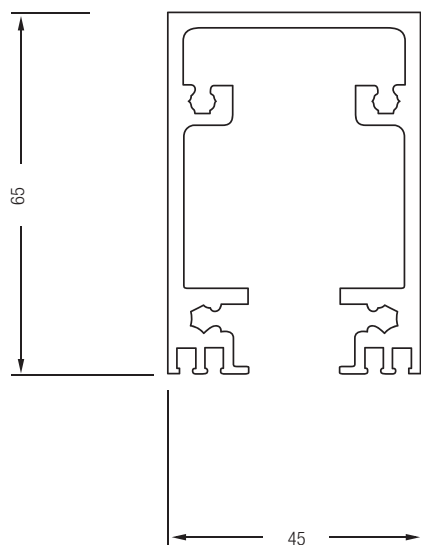

SPECIFICATIONS KRGS Clearglide is available with custom made panel widths to provide versatility to shopfront design. Up to 4200 in height at any length.

TRACK is to be constructed from sturdy extruded aluminium, 45mm wide by 65mm high. The track has a unique aligning pin and bar system to ensure smooth operation of the closure.

CURTAIN The curtain is constructed of Extruded Aluminium Framing. The panels are in filled with a choice of clear infill panel, opaque infill panel, perforated mesh, solid aluminium or a combination if required. Joined with stainless steel hinges.

LOCKING is via a key system which throws a stell rod into the dust proof floor socket, which is drilled into the floor. Key operation is from both inside and out, multiple doors can also be keyed alike.

WEIGHT AND STACKING Door weights are approximately 45kg/1m. Always contact KRGS Technician for accurate stacking details.

OPERATION All folding closures are manual operation. The closure is designed so that all modes of operation and locking with user standing entry.

FINISH Clear anodised is the standard, whilst Dulux powder coat range is available as an optional extra.

LOOK The overall look is one of a sophisticated and elegant wall of windows whilst offering the protection of the perfect security barrier.

DOOR TRACK