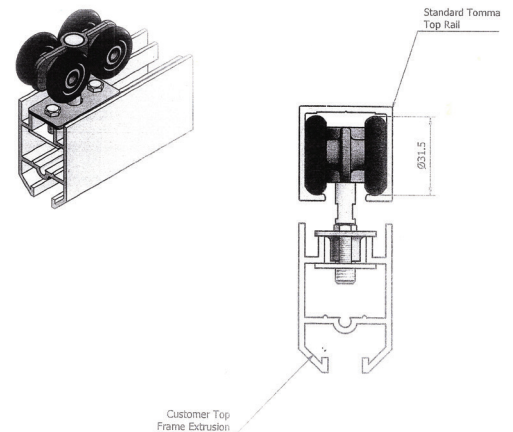

DOOR FRAME

WARRANTY A 12 month warranty against defective materials and workmanship applies.
NOTE KRGS ROLLER GRILLES AND SHUTTERS HAS A CONTINUOUS PROGRAM OF DEVELOPMENT SIZES OR CONFIGURATION OF PRODUCT MAY CHANGE AT ANY TIME.
FOR THE LATEST IN DESIGN AND SPECIFICATION PLEASE CONSULT WITH KRGS BY CALLING US.

A DOOR DESIGN WITH YOU IN MIND

SYDNEY 8 Enterprise Circuit
Prestons NSW 2170
Phone 02 9608 9888
1800 987 822

Fax 02 9608 9333
Email sales@krgsdoors.com.au
Web www.krsgdoors.com.au

MELBOURNE **Phone** 0477 800 094
Email sales@krgsdoors.com.au
BRISBANE **Phone** 0447 710 947
Email sales@krgsdoors.com.au

ADELAIDE **Phone** 0474 418 168
Email sales@krgsdoors.com.au
PERTH **Phone** 0406 661 376
Email sales@krgsdoors.com.au

KRGS
ROLLER GRILLES
AND SHUTTERS