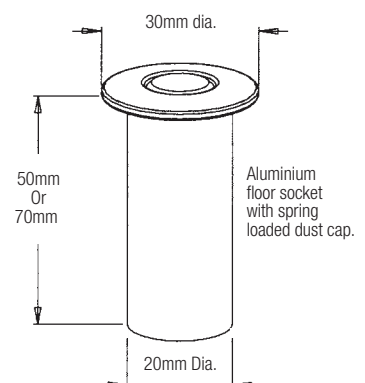

DOOR FRAME

WARRANTY A 12 month warranty against defective materials and workmanship applies.
NOTE KRGS ROLLER GRILLES AND SHUTTERS HAS A CONTINUOUS PROGRAM OF DEVELOPMENT SIZES OR CONFIGURATION OF PRODUCT MAY CHANGE AT ANY TIME.
FOR THE LATEST IN DESIGN AND SPECIFICATION PLEASE CONSULT WITH KRGS BY CALLING US.

A DOOR DESIGN WITH YOU IN MIND

SYDNEY 8 Enterprise Circuit
Prestons NSW 2170
Phone 02 9608 9888
1800 987 822

Fax 02 9608 9333
Email sales@krgsdoors.com.au
Web www.krsgdoors.com.au

MELBOURNE **Phone** 0477 800 094
Email sales@krgsdoors.com.au
BRISBANE **Phone** 0447 710 947
Email sales@krgsdoors.com.au

ADELAIDE **Phone** 0474 418 168
Email sales@krgsdoors.com.au
PERTH **Phone** 0406 661 376
Email sales@krgsdoors.com.au

KRGS
ROLLER GRILLES
AND SHUTTERS