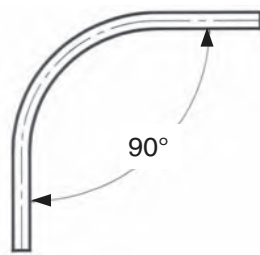

300 FOLDING CLOSURE

Curve details

600mm radius to centreline of track

Other angles available as optional extra.
No angle less than 90° available.

“S” curve (2x135° curves)

Right angle 90° pocket specifications